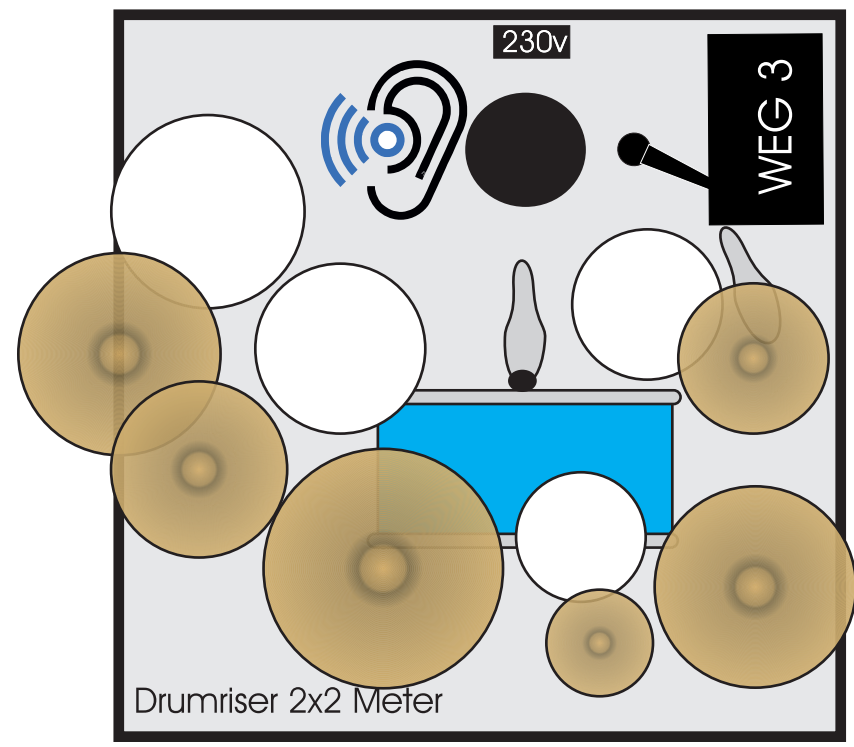

Black Eyed Daisy

230v
Gitarren-Amp
René

230v

Mixer InEar (Xair 18)
Splitter zur Stagebox
oder Stereo Summe

230v

In Ear Tim
584-608 MHz

WEG 2

230v

A microphone icon with a stylized ear and sound waves, labeled 'WEG 2' and '230v'.

Bass Tim
DI Out/2,4 Ghz

WEG 1

230v

A microphone icon with a stylized ear and sound waves, labeled 'WEG 1' and '230v'. A box next to it contains the text 'Bass Tim DI Out/2,4 Ghz'.